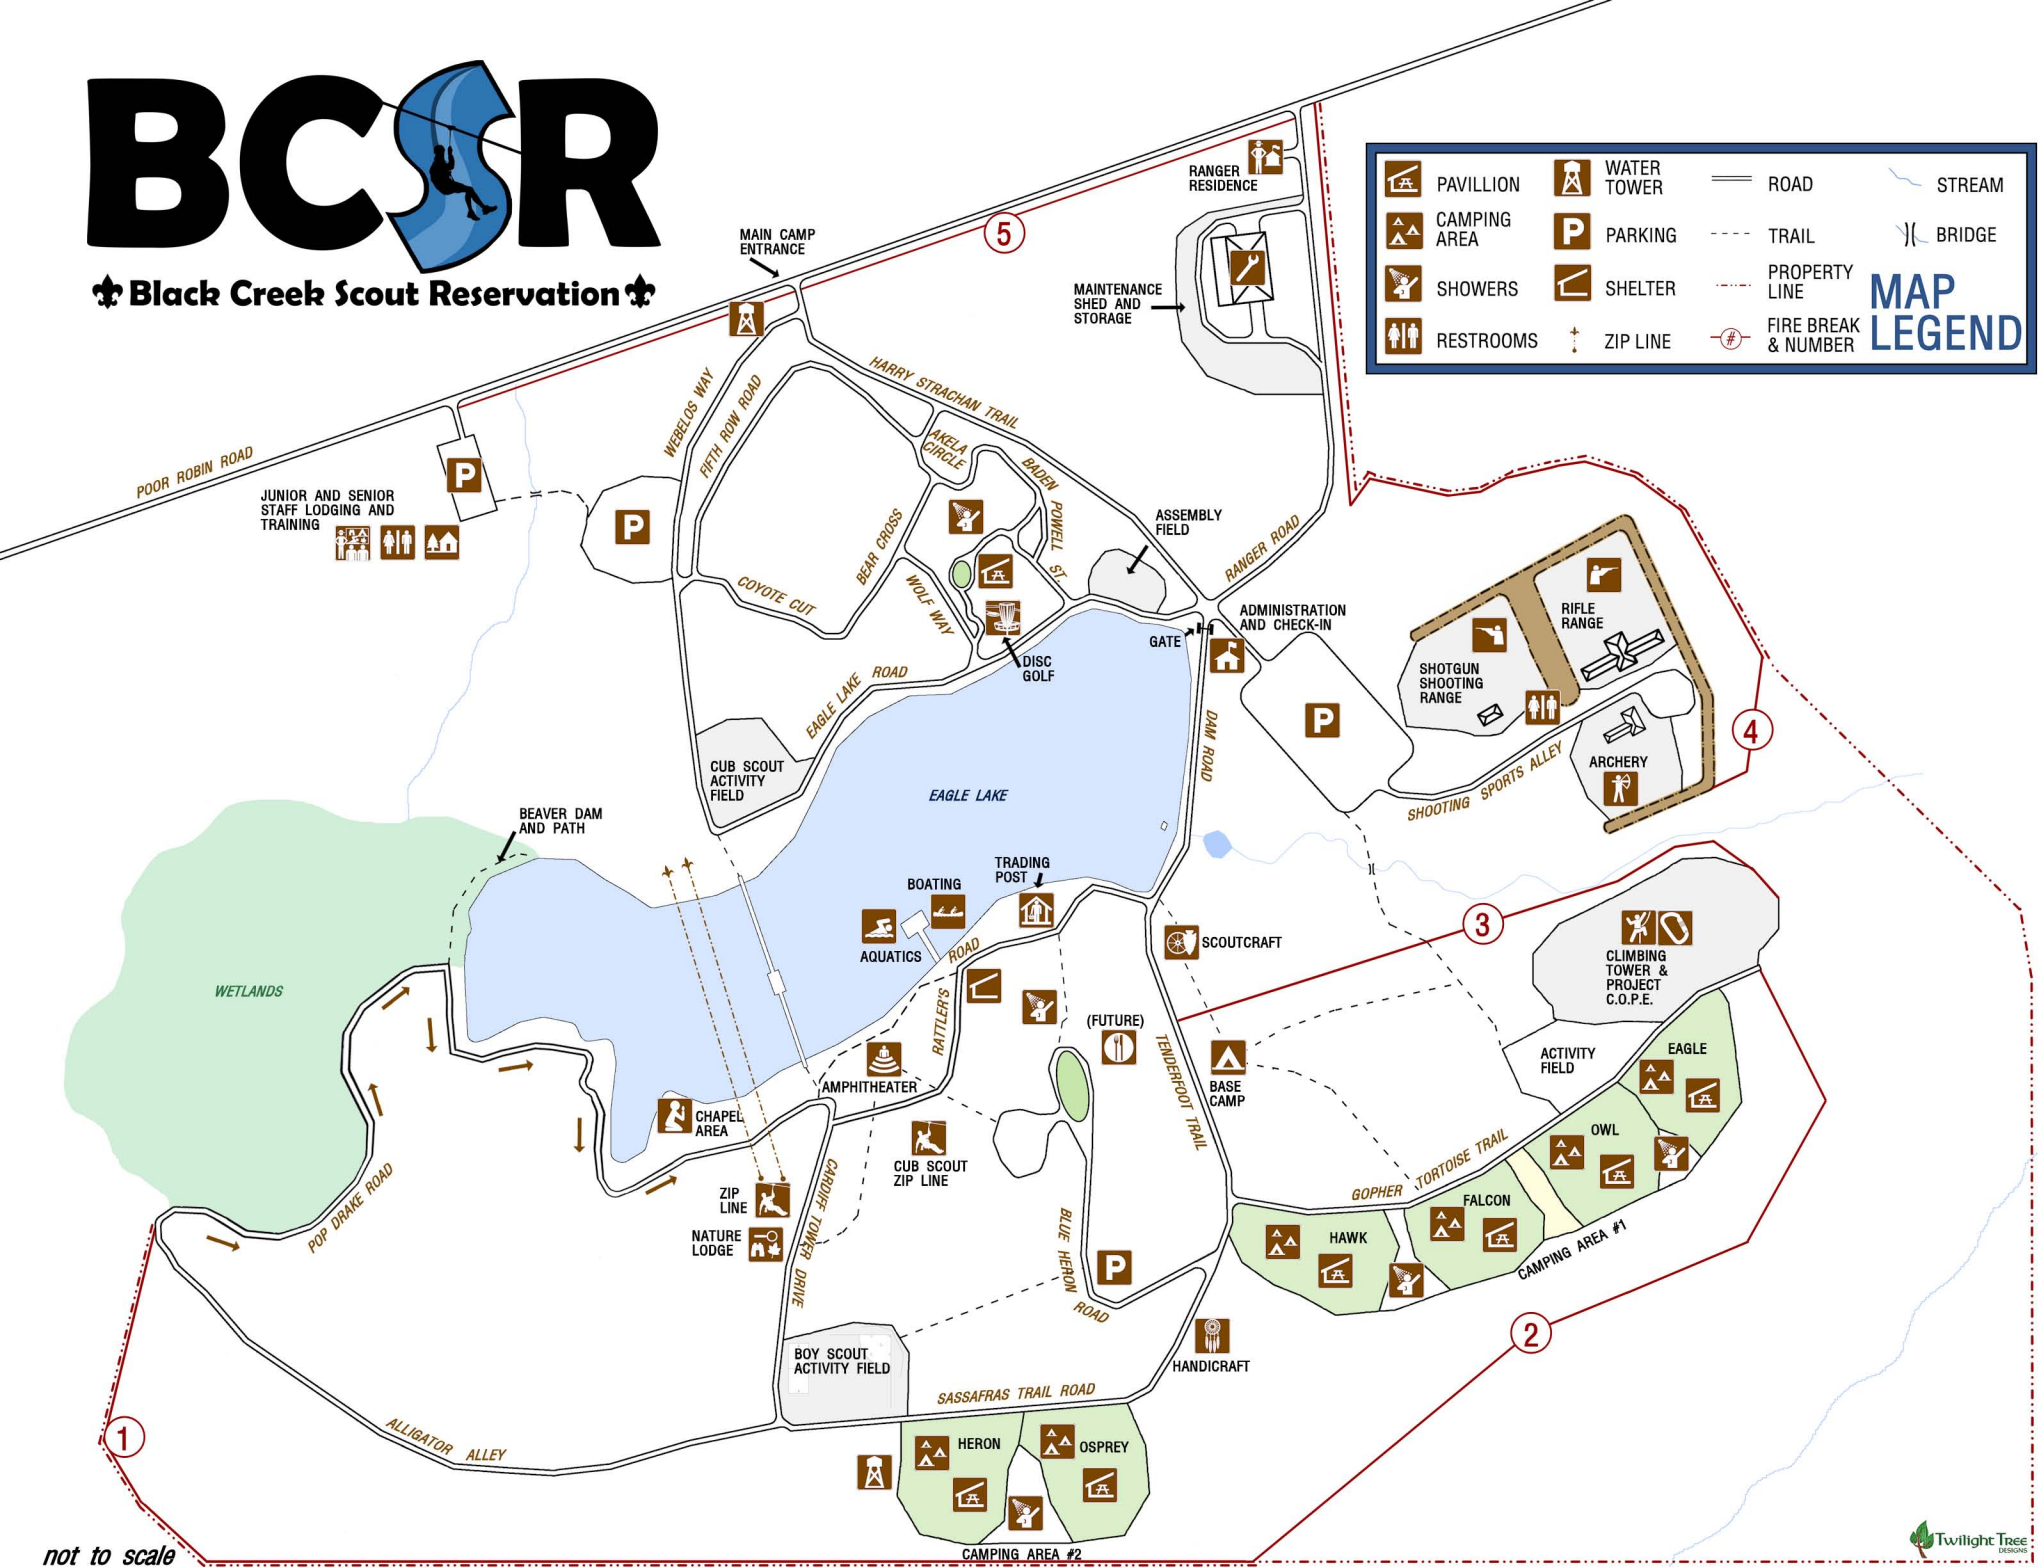

BCSR

Black Creek Scout Reservation

			MAP LEGEND

not to scale